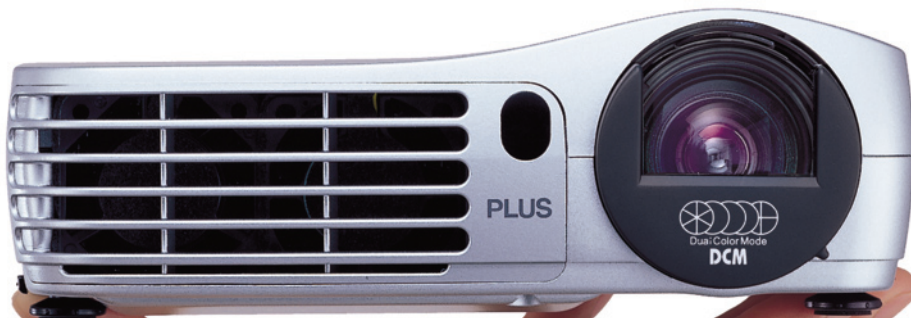

DCM is like getting two projectors for the price of one.

Digital Projector

V-339

2.8 lbs/1,300 lm

True XGA