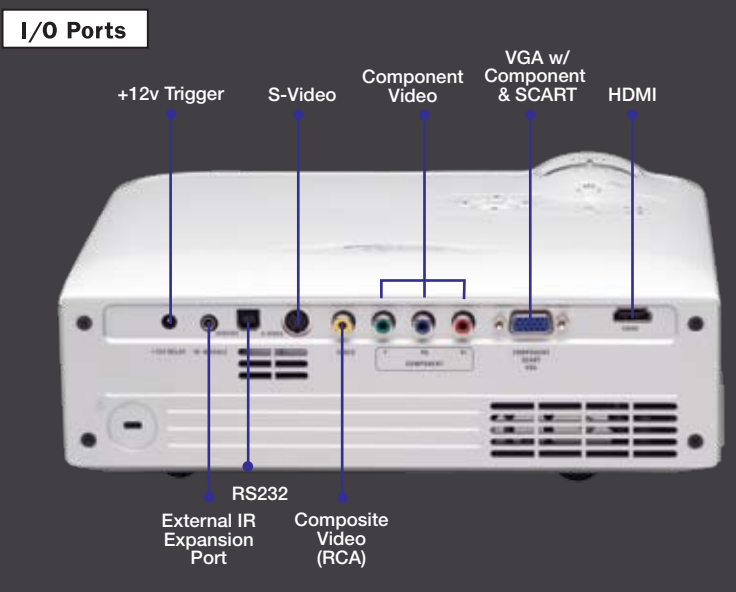

Opening the Market to 720p Home Theater Projection

True HD Theater Now Showing In Your Home

The Optoma HD70 is a native 720p, high-definition home theater DLP® projector. By incorporating the finest HD technologies, including BrilliantColor™ color processing technology, the Optoma HD70 delivers vivid images and amazing color clarity. With outstanding functionality and value, the HD70 delivers a brilliant projected picture without compromising performance.

HIGH CONTRAST ALONE

Increases detail in darker areas...

But makes lighter areas appear dark.

ImageAI™ "Image Artificial Intelligence", Optoma's auto adjusting light intensity output, delivers an amazing **1300 lumens AND 5000:1 contrast ratio!**